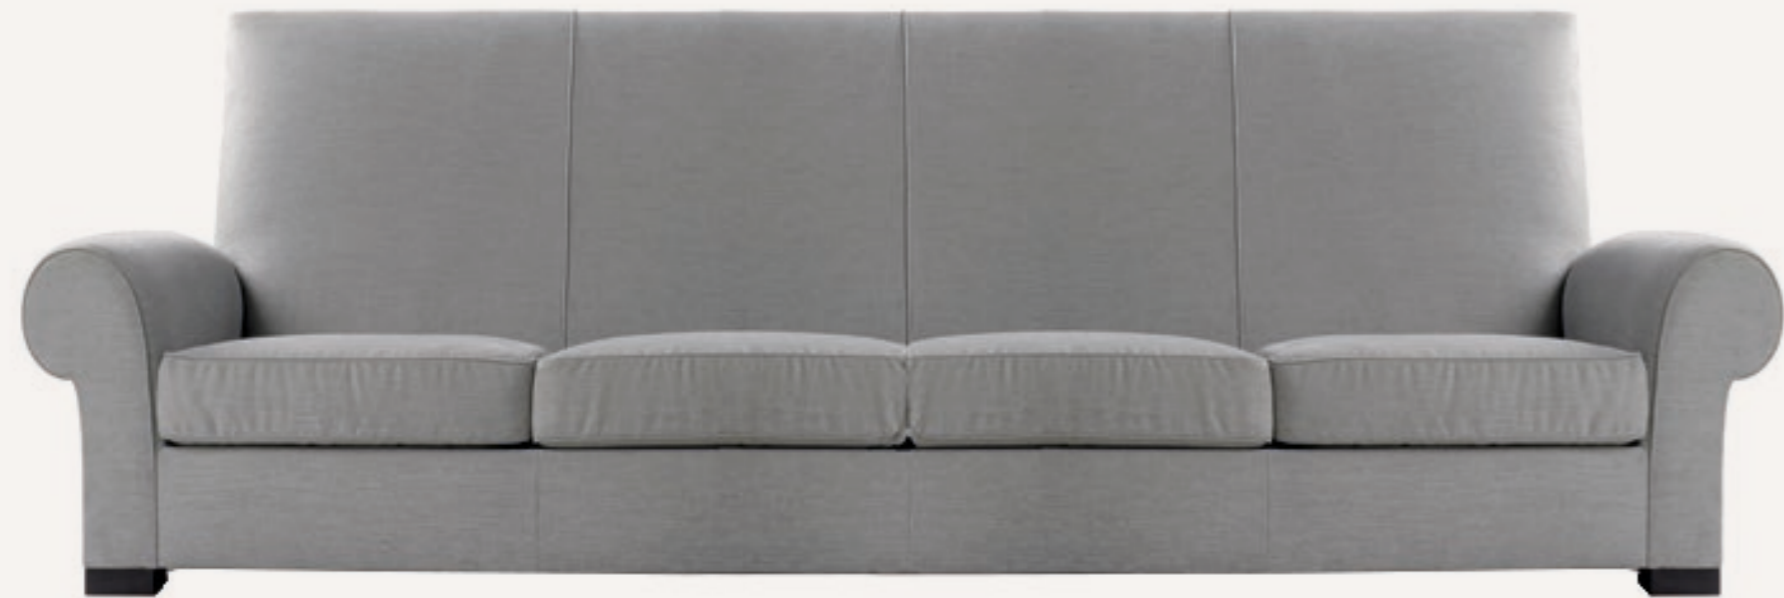

DEFOREST 2 SEAT SOFA

EDES2S | Sofa with rolled arms | Beechwood | 71" W x 40 3/4" D x 38 3/4" H | CM: 180W x 103D x 98H | COM: 12 3/4yds (11mtrs) | COL: 230sqft (20sqmtrs)

DEFOREST 3 SEAT SOFA

EDES3S | Sofa with rolled arms | Beechwood | 89" W x 40 3/4" D x 38 3/4" H | CM: 226W x 103D x 98H | COM: 15 1/2yds (11mtrs) | COL: 279sqft (25,25sqmtrs)

DEFOREST 4 SEAT SOFA

EDES4S | Sofa with rolled arms | Beechwood | 110 1/4" W x 40 3/4" D x 38 3/4" H | CM: 280W x 103D x 98H | COM: 19yds (17mtrs) | COL: 342sqft (30,75sqmtrs)

H