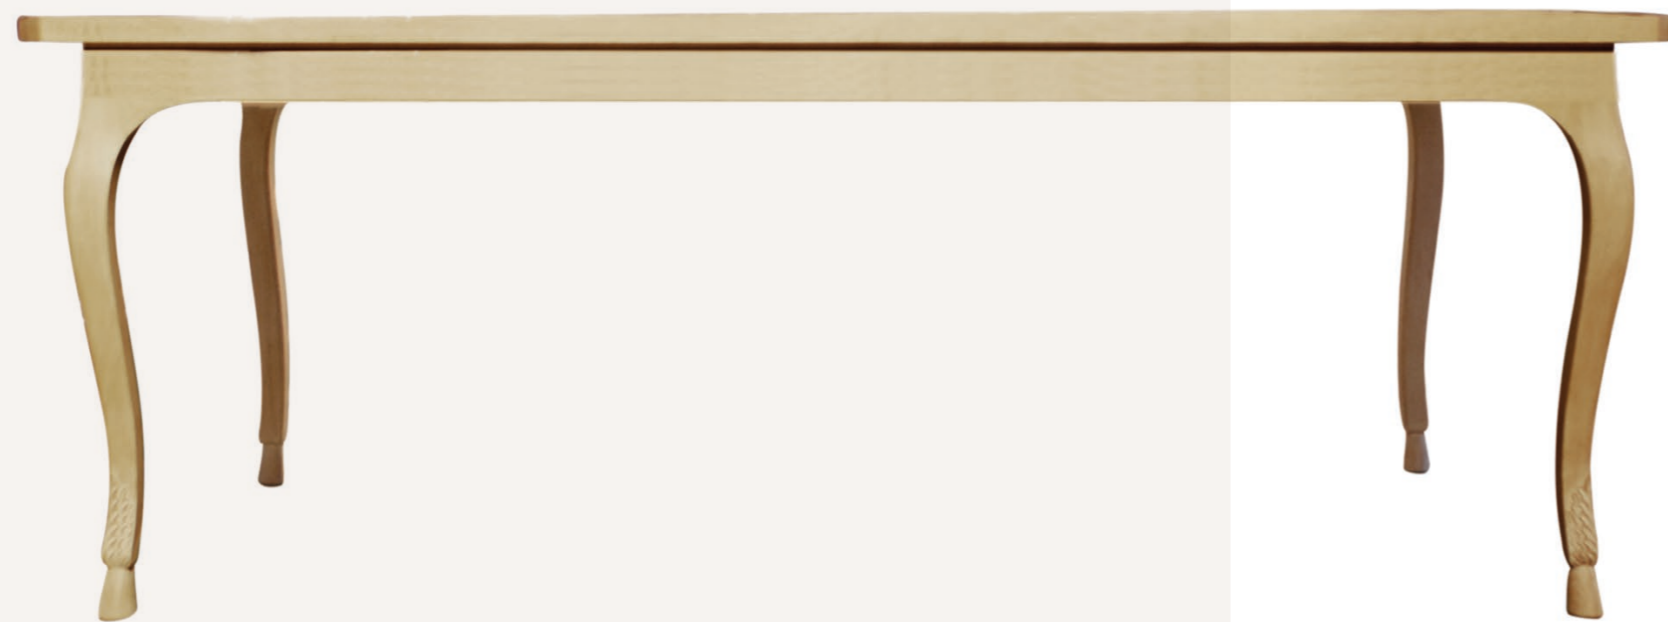

TABLES

BON APPETIT DINING TABLE

P 151 250 | French White Oak | 98 1/2" W x 49 1/4" D x 29 1/4" H | CM: 250W x 125D x 74H